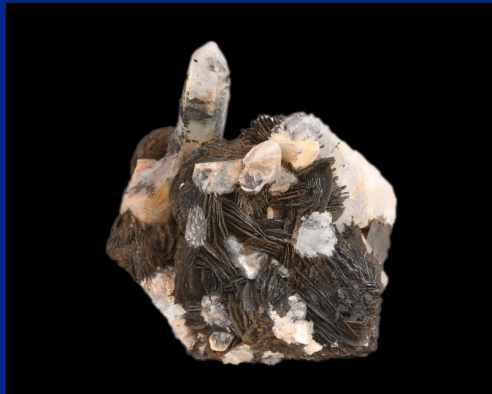

Two favorites this week are the beta morion quartz from Brazil and the desert rose from Mexico.

Beta morion quartz is a very rare black quartz that is formed through natural radiation caused by nearby uranium deposits, and is a sister to smokey

**Desert Rose**

quartz.

Desert rose is an evaporate that forms on the earth's surface and is a beautiful example of Mother Nature's shaping forces. In this case, of wind, water and pressure in dry, arid regions.

As you will see with the addition of the tumbled blue lace agate we are also expanding the selection of raw/natural and tumbled/polished minerals and crystals.

[Click here to see new arrivals](#)

**Hematite and Quartz**

## **Mineral of the Month Club** **Featured Mineral for May**

**Blue Lace Agate**

**Amazonite - Colorado, USA**

**Featured Fine Mineral-May**

Amethyst Flower- Brazil

[Forward this email](#)

Try it FREE today.